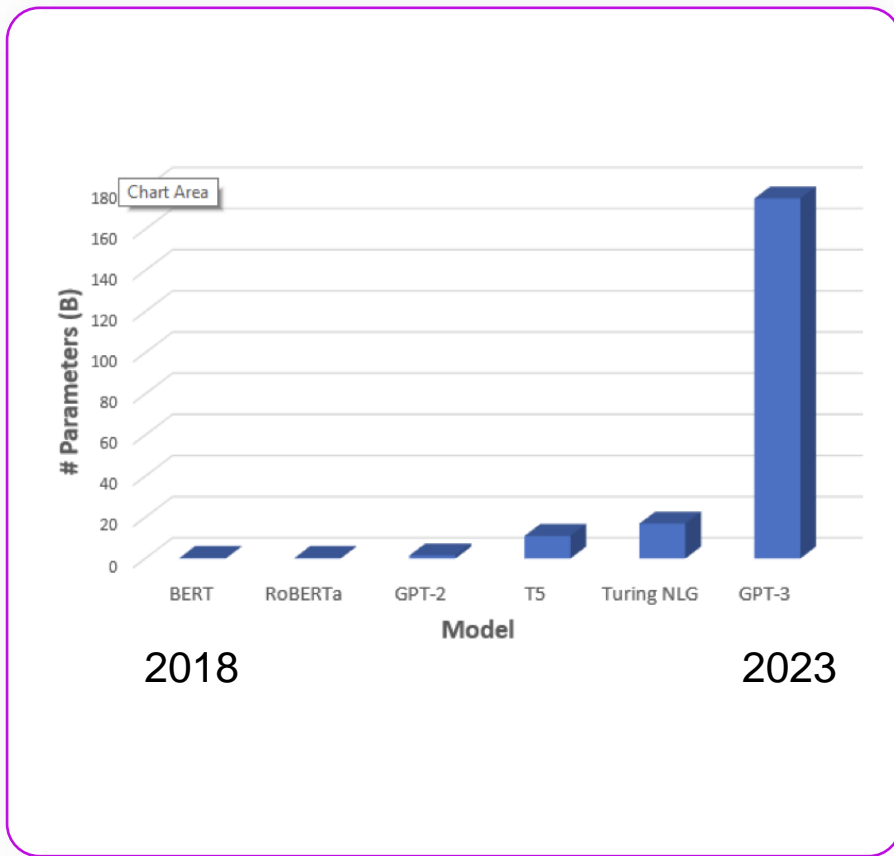

Tehokkaammat tietokoneet

- Kehitys on ylittänyt kaikki odotukset!